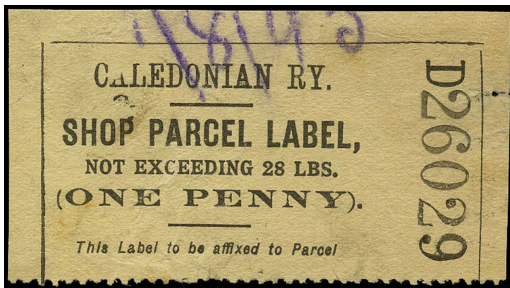

STANLEY
GIBBONS
THE HOME OF STAMP COLLECTING

Railway Newspaper and Parcel Labels

GB 1870 Railway - Caledonian Railway

Stock Code: P201006770

C.1870 ½d Caledonian Railway Parcel label (Perf 12). Very fine unused example printed in pale blue on white paper. Endorsed "LABEL FOR PARCEL/ NOT EXCEEDING 28 LBS/ ONE HALF PENNY" with control number "82037" in black at foot. Horizontal crease nevertheless scarce and attractive. Ewen #41a.

£275.00

GB 1870 Railway - Great Western Railway

Stock Code: P201006848

1870 Great Western Railway Grain Samples (Perf 12). Superb unused o.g. example printed in grey on white, gummed, perforated paper with control number "4075" in black at foot. Ewen #71.

£150.00

GB 1870 Railway - Great Western Railway

Stock Code: P201006781

C.1870 1d-1s Great Western Railway Newspaper Parcel label proof sheet (Perf 11). Superb unused sheet of twelve proofs from 1d to 1s (1lb. to 12lbs.) printed in rose on white, perforated paper with the 4d value at top right removed and replaced. Scarce and unusual.