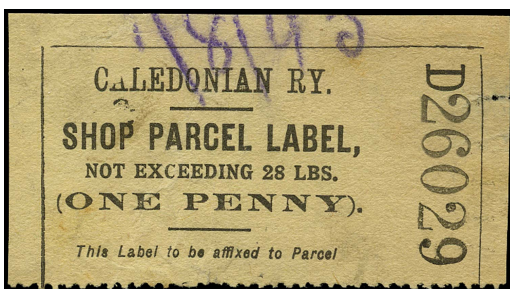

GB 1870 Railway - Caledonian Railway

Stock Code: P201006770

C.1870 ½d Caledonian Railway Parcel label (Perf 12). Very fine unused example printed in pale blue on white paper. Endorsed "LABEL FOR PARCEL/ NOT EXCEEDING 28 LBS/ ONE HALF PENNY" with control number "82037" in black at foot. Horizontal crease nevertheless scarce and attractive. Ewen #41a.

£75.00