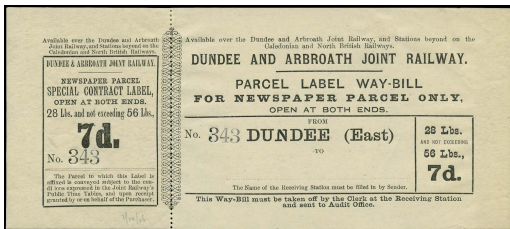

GB 1880 Railway - Dundee & Arbroath Joint Railway

Stock Code: P201006595

C.1880 7d Dundee & Arbroath Joint Railway Newspaper Parcel label/way bill. Superb unused o.g. se-tenant newspaper label/way bill, endorsed "28lbs and not exceeding 56lbs" printed in black on white, paper with control number "343" in black. Very scarce in this condition. Ewen #7.

£175.00